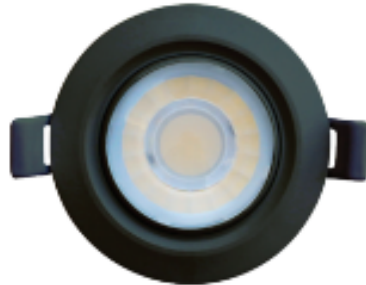

## DATA SHEET: 1403W/CCT, 1403BL/CCT, 1403BRN/CCT AVENTIS TILT DOWNLIGHTER – WHITE, BLACK, BROWN

## FEATURES

- Non Dimmable
- Colour Selectable
- IP44 Rated
- PVC Construction
- Weather Resistant
- CCT
- Easy Wire Connector

## SPECIFICATION

- Wattage: 8W
- Lumen: 640 lm
- Dimensions: 90x50
- Cutout: 70
- Led Type: COB
- Colour Temp: 3000K/ 4000K/ 6000K
- Dimmable: YES
- Cri: >80
- Beam Angle: 120
- Rated Life Hrs: 20,000
- Voltage: 230V
- IP rating: IP44
- Material: PC