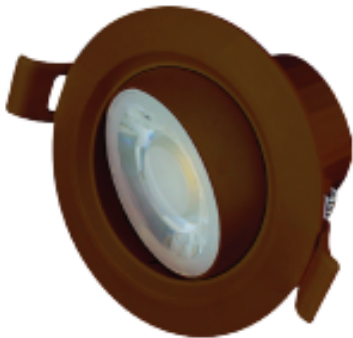

## DATA SHEET: 1403W/CCT, 1403BL/CCT, 1403BRN/CCT AVENTIS TILT DOWNLIGHTER – WHITE, BLACK, BROWN

## FEATURES

- Non Dimmable
- Colour Selectable
- IP44 Rated
- PVC Construction
- Weather Resistant
- CCT
- Easy Wire Connector

## SPECIFICATION

- Wattage: 8W
- Lumen: 640 lm
- Dimensions: 90x50
- Cutout: 70
- Led Type: COB
- Colour Temp: 3000K/ 4000K/ 6000K
- Dimmable: YES
- Cri: >80
- Beam Angle: 120
- Rated Life Hrs: 20,000
- Voltage: 230V
- IP rating: IP44
- Material: PC