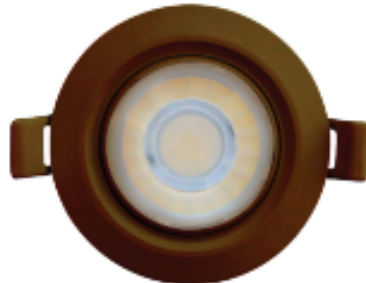

## DATA SHEET: 1403W/CCT, 1403BL/CCT, 1403BRN/CCT AVENTIS TILT DOWNLIGHTER – WHITE, BLACK, BROWN

## FEATURES

- Non Dimmable
- Colour Selectable
- IP44 Rated
- PVC Construction
- Weather Resistant
- CCT
- Easy Wire Connector

## SPECIFICATION

- Wattage: 8W
- Lumen: 640 lm
- Dimensions: 90x50
- Cutout: 70
- Led Type: COB
- Colour Temp: 3000K/ 4000K/ 6000K
- Dimmable: YES
- Cri: >80
- Beam Angle: 120
- Rated Life Hrs: 20,000
- Voltage: 230V
- IP rating: IP44
- Material: PC