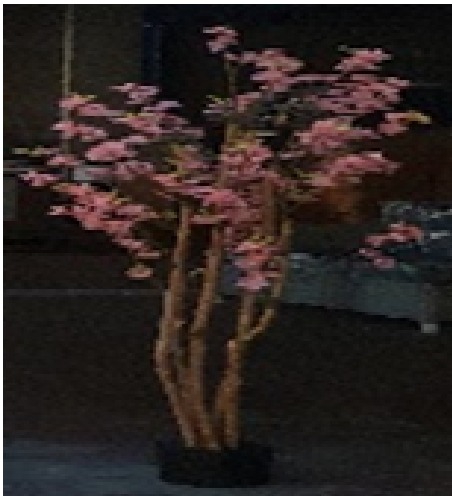

GARDINIA 2025

PRODUCT CODE

TF-3666

PRODUCT

Fire pit with lid. Aluminium table top and aluminium frame. 4kg fire glass beads. Black body with white top. 55x55x65cm with glass 32x32x17.5cm . Easy assemble with gas controller and ignition switch. White cover lid. Complete with cover.

P106/190/H

Heavy duty cover for Egg/1

SPECTRUM

DISTRIBUTION LIMITED

Phone: 00 353 1 467 0500

Email: sales@spectrumdistribution.ie

WWW.SPECTRUMDISTRIBUTION.IE

	PRODUCT CODE	PRODUCT
	PSOL/G	2.7m UV 30+ aluminium crank & tilt cool Grey pole , 200g/m ³ polyester , heavy grade light grey fabric.
	PBASE	PBASE/B 15kg weight prefilled with cement
	PSOLCANT/L/C	3M Cantilever aluminium black pole , steel bent tube ,cream fabric 200g/m ³ heavy grade polyester , uv30+. c/w 32 piece led lamps & usb switch power supply. Lithium battery 4 hour fully charge last 6-7 hours.
	PCANTBASE/B	PCANTBASE/B 20 kg quarter base prefilled with cement (price per quarter)